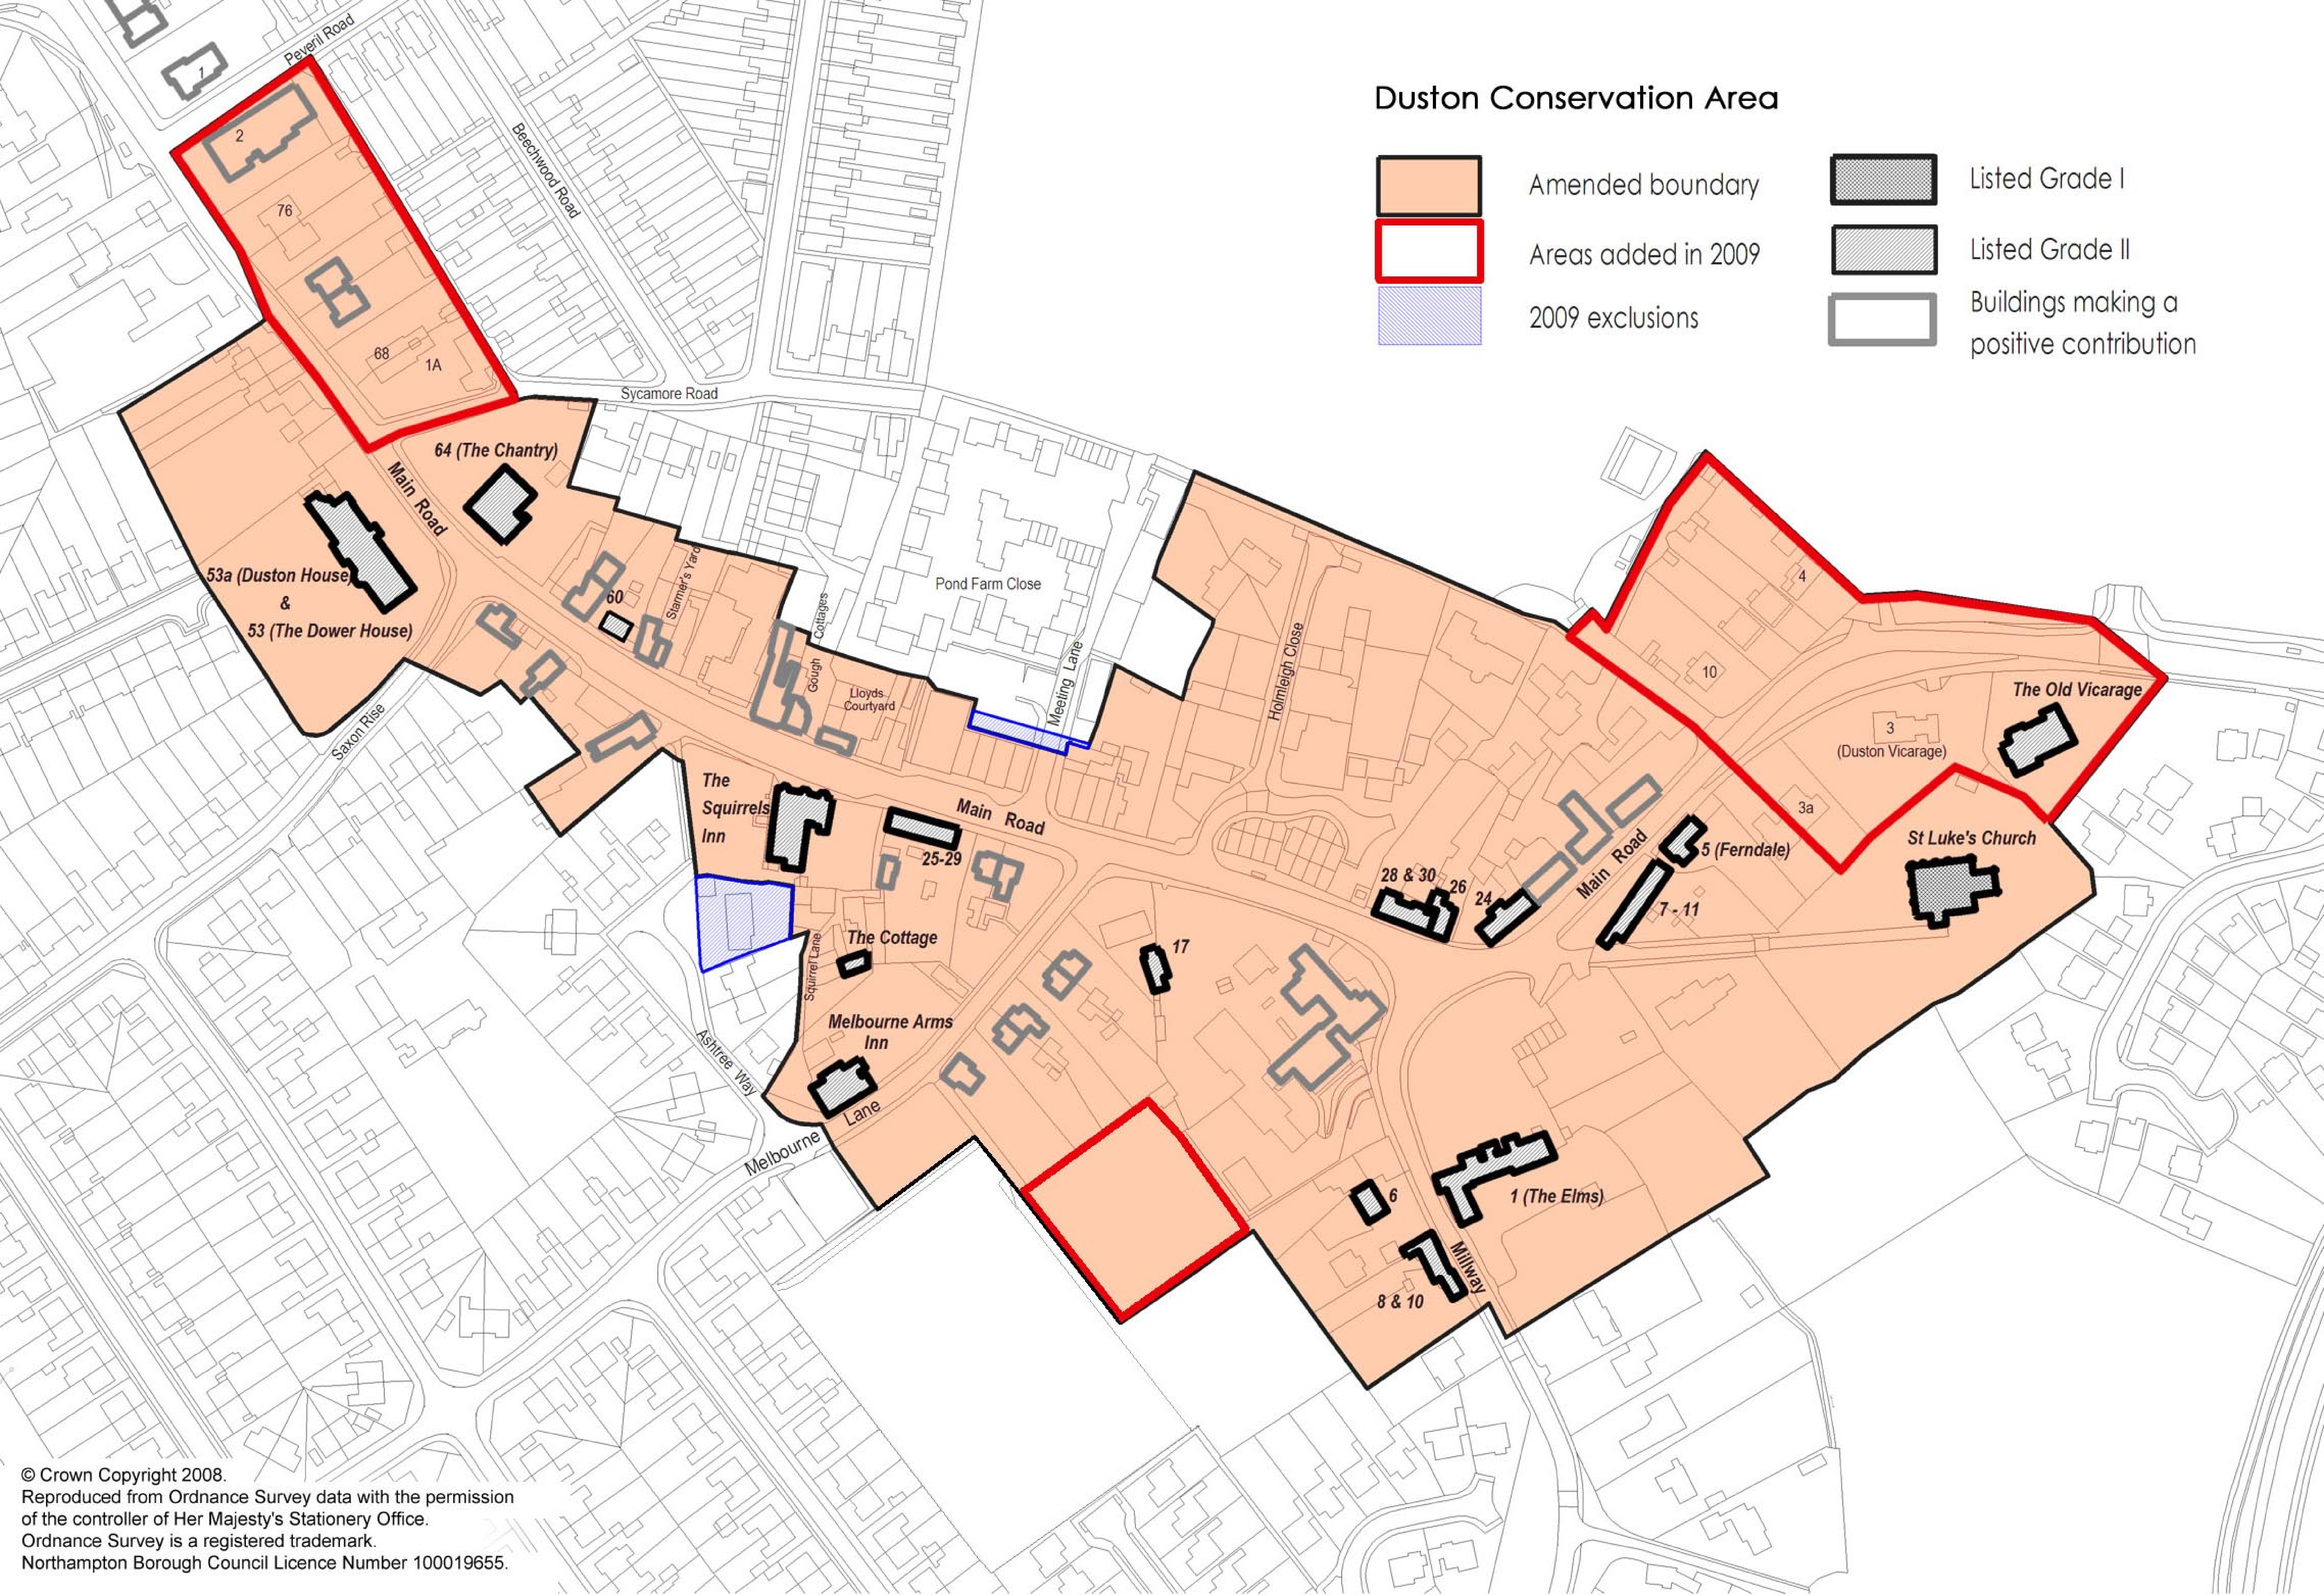

Duston Conservation Area

-  Amended boundary
-  Areas added in 2009
-  2009 exclusions
-  Listed Grade I
-  Listed Grade II
-  Buildings making a positive contribution

© Crown Copyright 2008.
 Reproduced from Ordnance Survey data with the permission of the controller of Her Majesty's Stationery Office.
 Ordnance Survey is a registered trademark.
 Northampton Borough Council Licence Number 100019655.