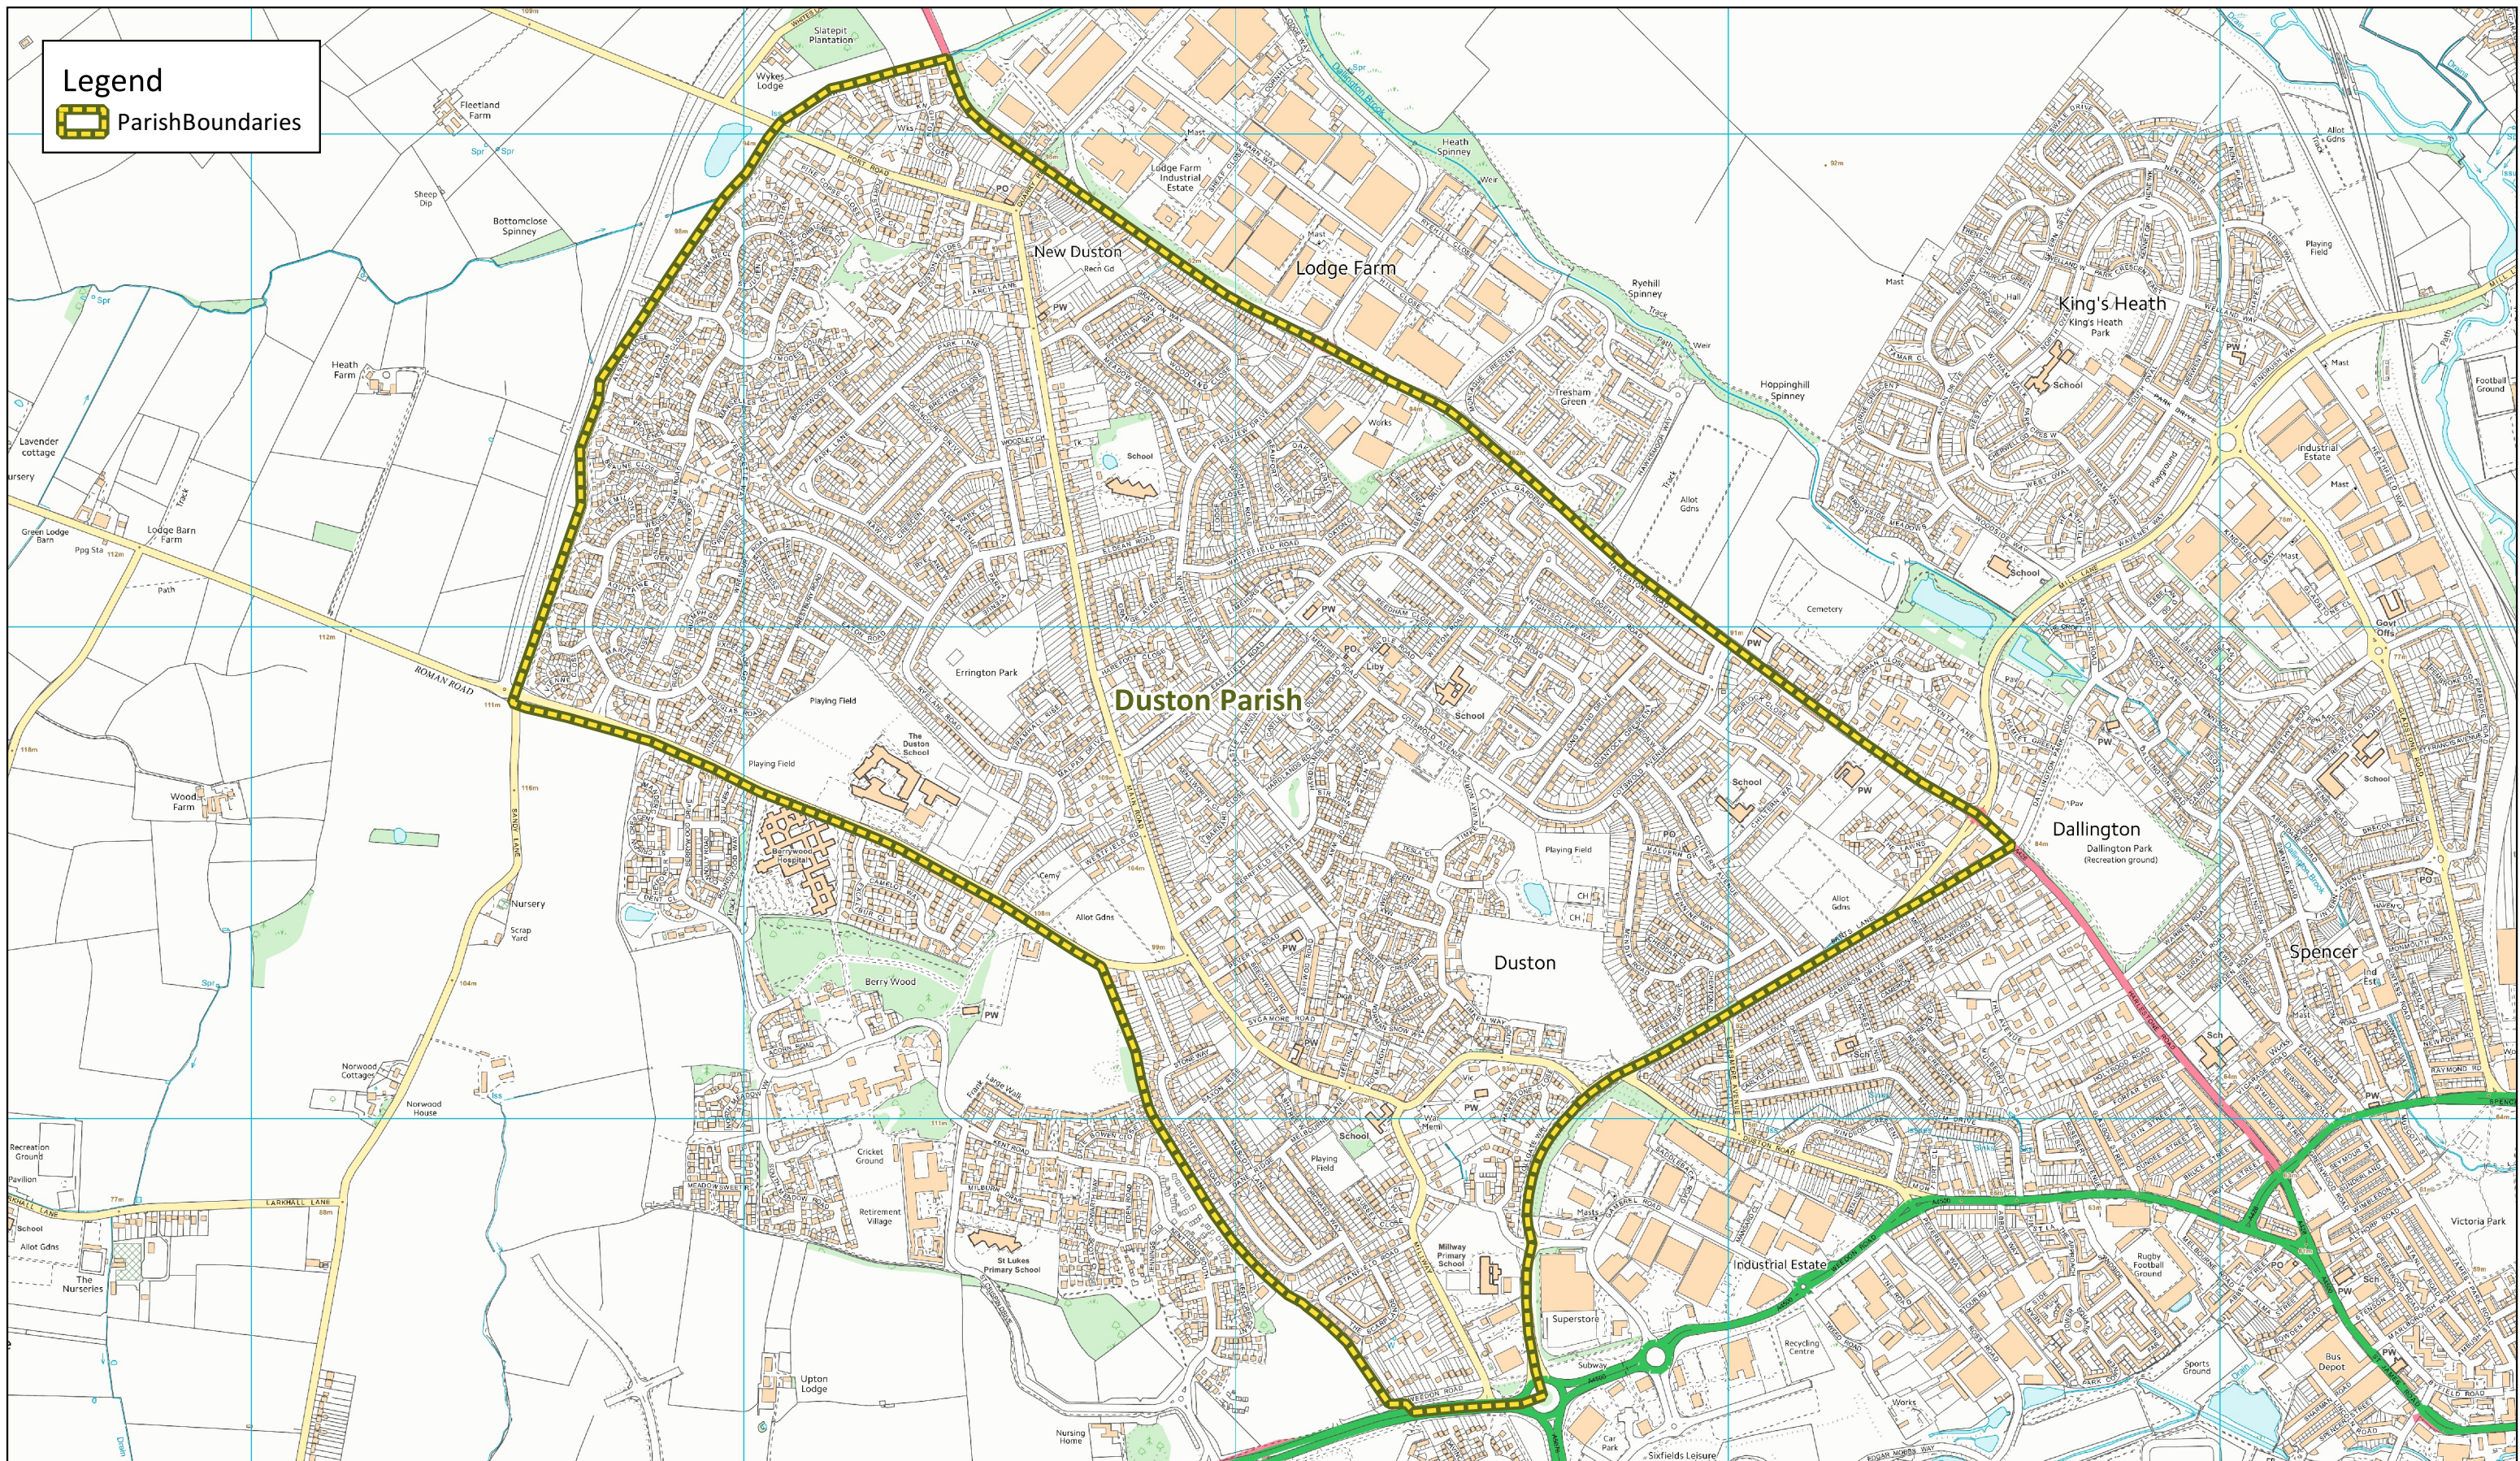

Legend

 Parish Boundaries

NORTHAMPTON
BOROUGH COUNCIL

Title: Duston Parish

© Crown copyright and database rights 2018 Ordnance Survey licence no. 10019655

Date: 23-01-2018

Scale: 1:12,500

Drawn by: -----