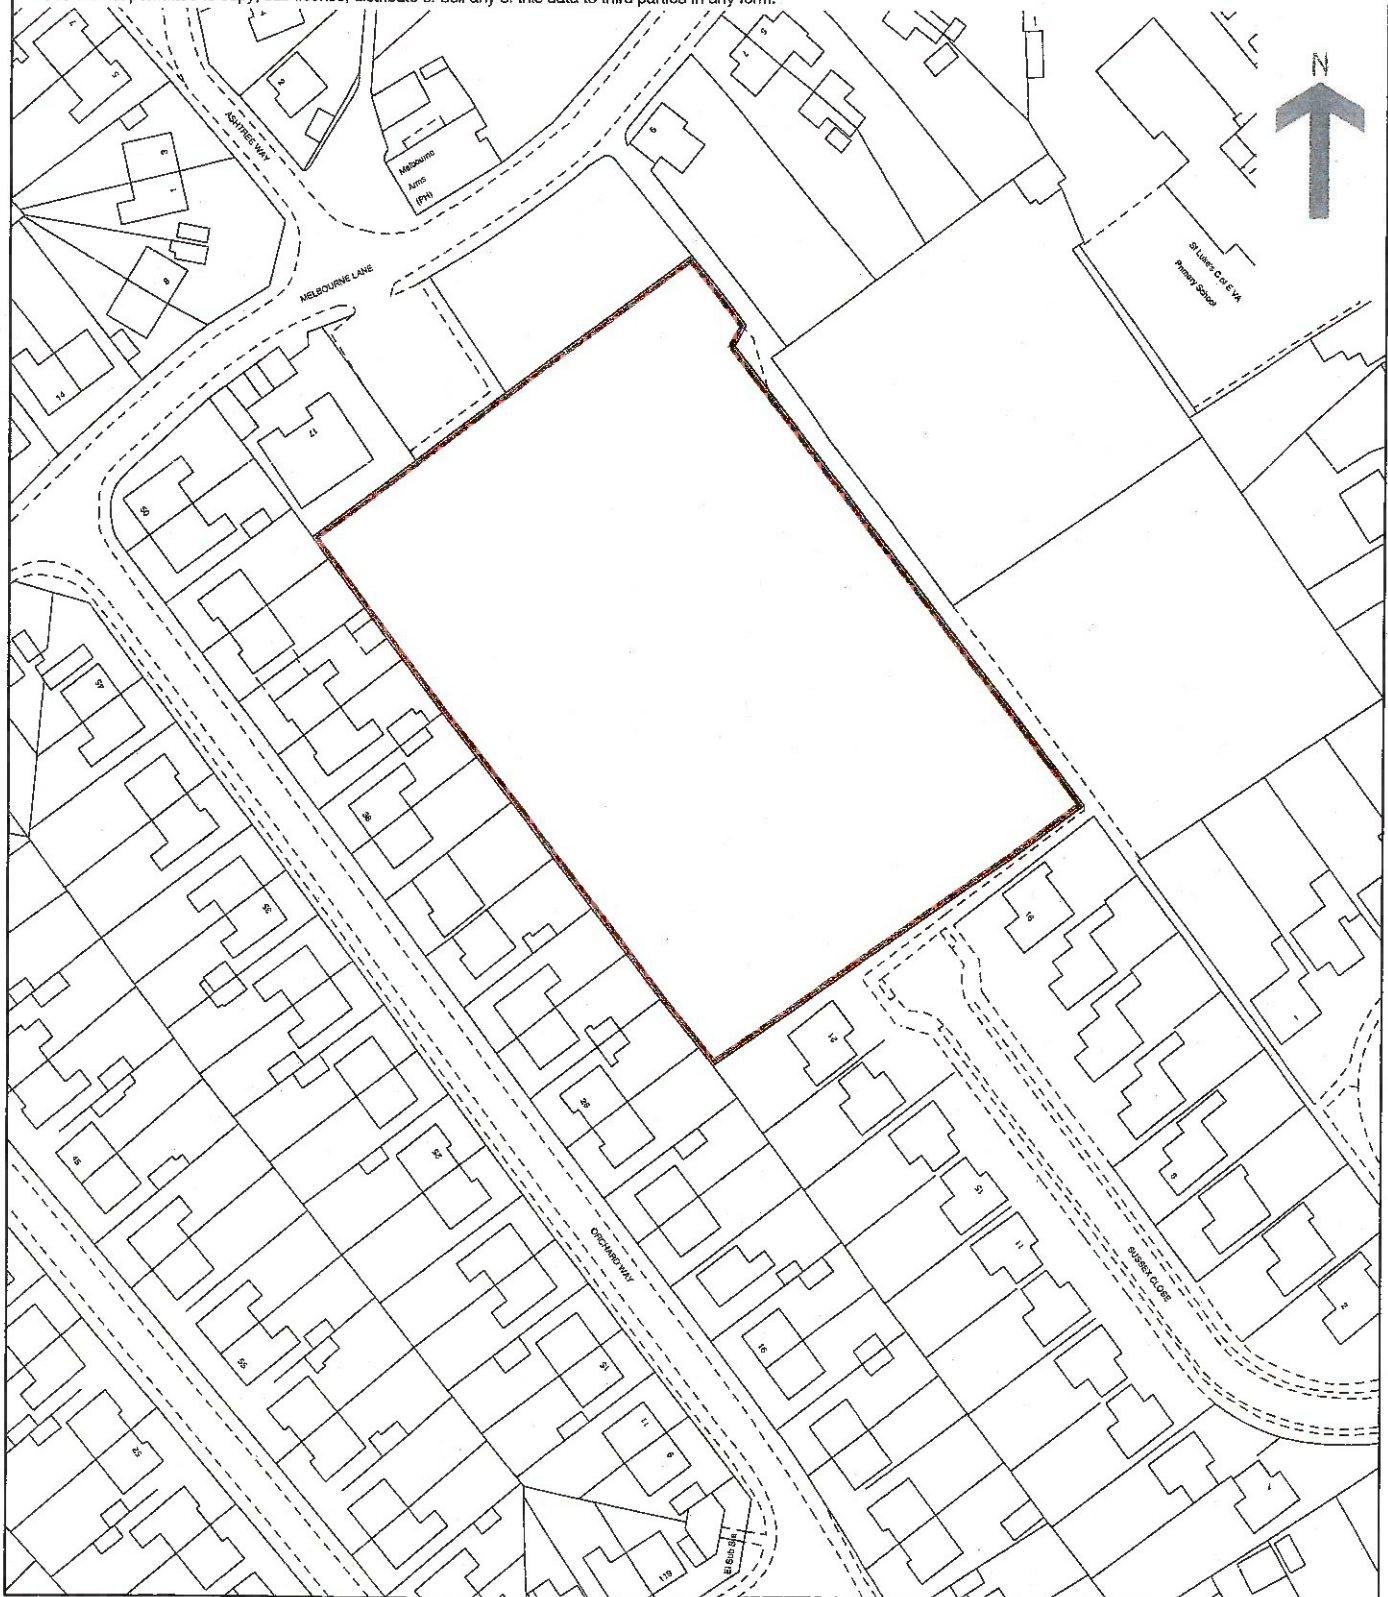

Land Registry
Official copy of
title plan

Title number NN309917
Ordnance Survey map reference SP7260NW
Scale 1:1250
Administrative area Northamptonshire:
Northampton

© Crown copyright and database rights 2012 Ordnance Survey 100026316.
You are not permitted to copy, sub-license, distribute or sell any of this data to third parties in any form.

This official copy issued on 10 April 2012 shows the state of this title plan on 10 April 2012 at 14:13:08. It is admissible in evidence to the same extent as the original (s.67 Land Registration Act 2002).
This title plan shows the general position, not the exact line, of the boundaries. It may be subject to distortions in scale. Measurements scaled from this plan may not match measurements between the same points on the ground. See Land Registry Public Guide 19 - Title Plans and Boundaries.
This title is dealt with by Land Registry, Leicester Office.